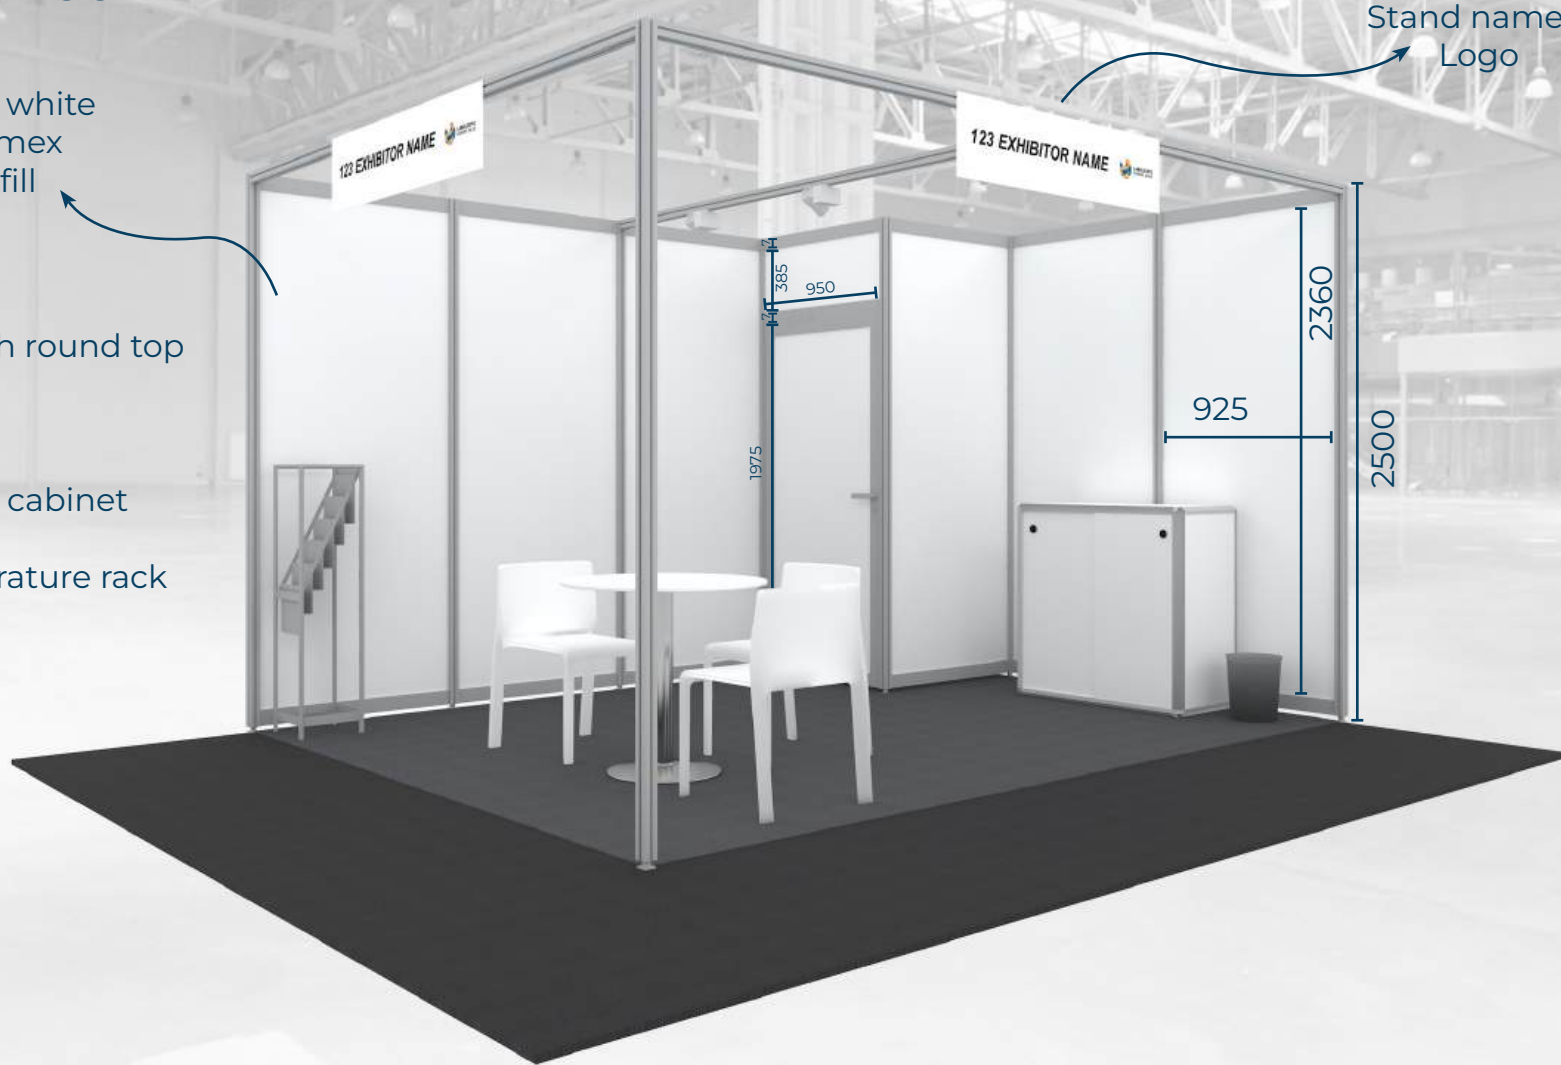

LABEL EXPO 2025 - SHELL SCHEME VISUALS

STAND B - 0-18 SQM

WITH 1M² STORE ROOM

6mm white foamex infill

Stand name + Logo

FURNITURE PACK:

- 1 x white table with round top T5058
- 3 x white chair S490
- 1 x Lockable white cabinet BL532
- 1 x Aluminium literature rack DR420
- 1 x Small bin AB348