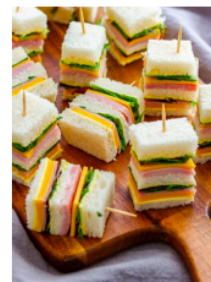

Mini Club Sandwich (20 pcs.)

Price / 20 Pieces
850.00 THB