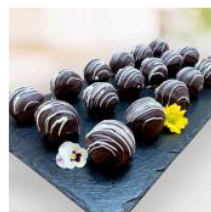

Price / 20 Pieces
900.00 THB