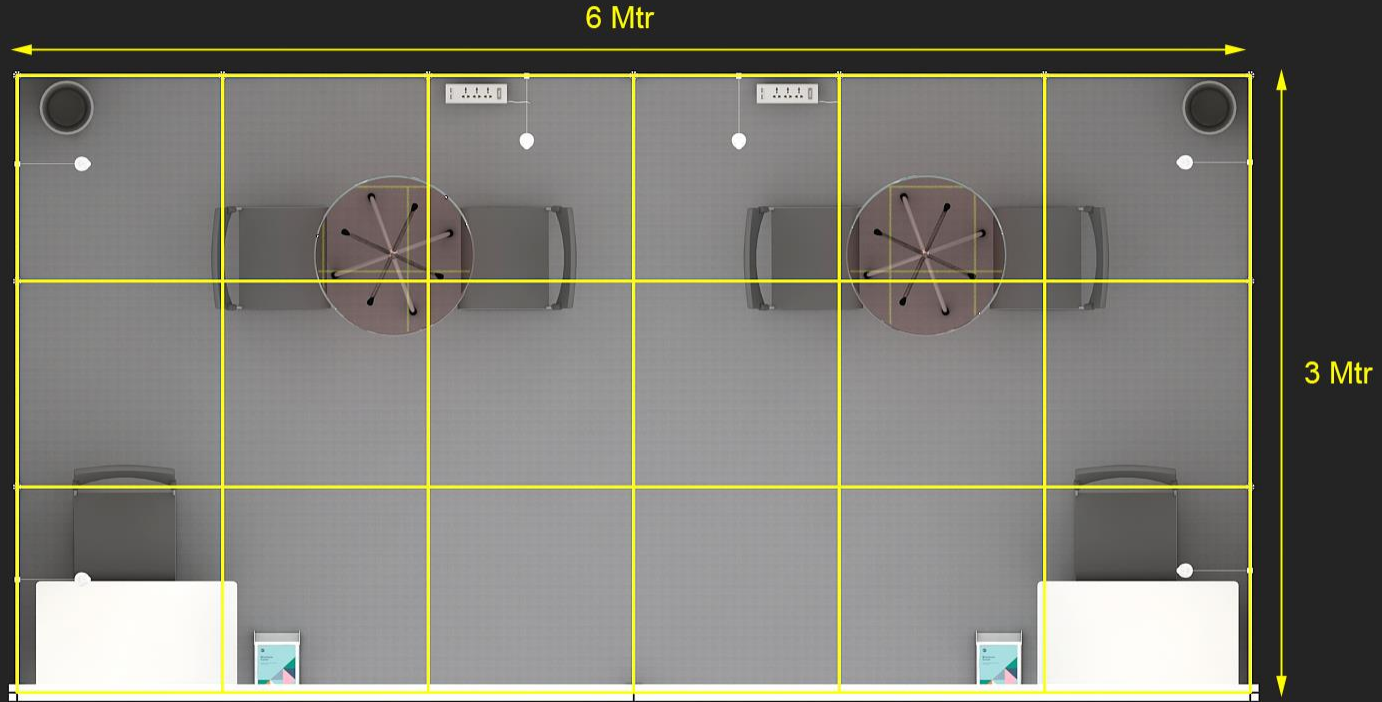

Panel Graphics Size –
W- 950mm X H -2380mm

SHELL SCHEME BOOTH – 9 SQM

SHELL SCHEME BOOTH – 9 SQM

Back Wall Flex Frame Size –
W- 5880mm X H -2440mm

Side Wall Flex Frame Size –
W- 2885mm X H -2440mm

Graphics Size –
W- 950mm X H -650mm

Panel Graphics Size –
W- 950mm X H -2380mm

Graphics Size –
W- 950mm X H -650mm

SHELL SCHEME BOOTH – 18 SQM

18 sqm booth Grid plan

SHELL SCHEME BOOTH – 18 SQM

Back Wall Flex Frame Size –
W- 7860mm X H -2440mm

Side Wall Flex Frame Size –
W- 2885mm X H -2440mm

Graphics Size –
W- 950mm X H -650mm

Panel Graphics Size –
W- 950mm X H -2380mm

SHELL SCHEME BOOTH – 24 SQM

24 Sqm Booth Grid Plan

SHELL SCHEME BOOTH – 24 SQM

Back Wall Flex Frame Size –
W- 8860mm X H -2440mm

Side Wall Flex Frame Size –
W- 2885mm X H -2440mm

Graphics Size –
W- 950mm X H -650mm

Panel Graphics Size –
W- 950mm X H -2380mm

SHELL SCHEME BOOTH – 27 SQM