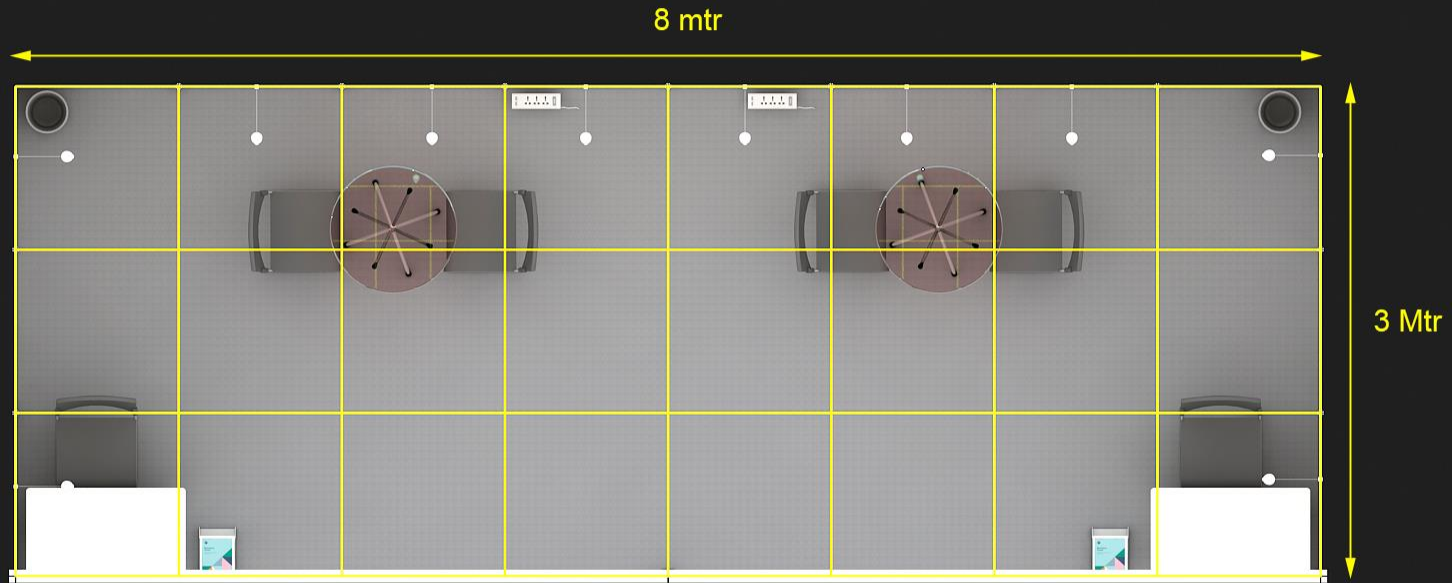

Panel Graphics Size –
W- 950mm X H -2380mm

Graphics Size –
W- 950mm X H -650mm

SHELL SCHEME BOOTH – 18 SQM

18 sqm booth Grid plan

SHELL SCHEME BOOTH – 18 SQM

Back Wall Flex Frame Size –
W- 7860mm X H -2440mm

Side Wall Flex Frame Size –
W- 2885mm X H -2440mm

Graphics Size –
W- 950mm X H -650mm

Panel Graphics Size –
W- 950mm X H -2380mm

SHELL SCHEME BOOTH – 24 SQM

24 Sqm Booth Grid Plan

SHELL SCHEME BOOTH – 24 SQM

Back Wall Flex Frame Size –
W- 8860mm X H -2440mm

Side Wall Flex Frame Size –
W- 2885mm X H -2440mm

Graphics Size –
W- 950mm X H -650mm

Panel Graphics Size –
W- 950mm X H -2380mm

SHELL SCHEME BOOTH – 27 SQM

27 sqm booth grid plan

SHELL SCHEME BOOTH – 27 SQM

Side Wall Flex Frame Size –
W- 7840mm X H -2440mm

Back Wall Flex Frame Size –
W- 5850mm X H -2440mm

Panel Graphics Size –
W- 950mm X H -2380mm

Graphics Size –
W- 950mm X H -650mm