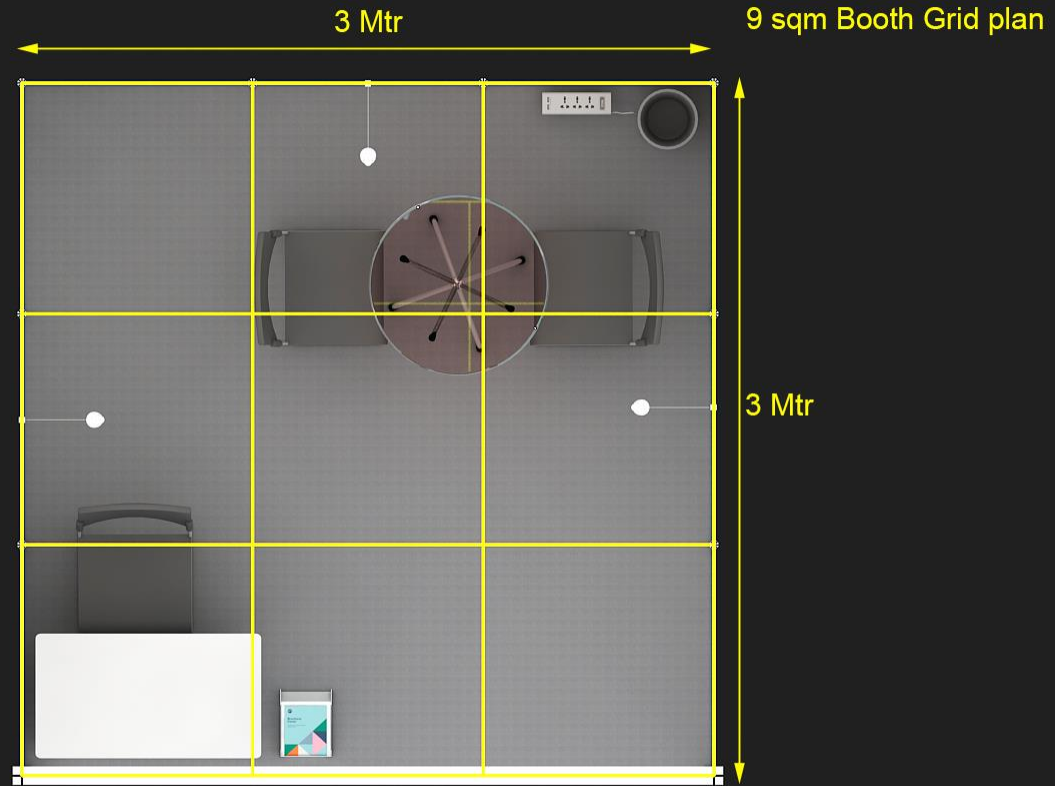

EXPERIENCE LITMUS TOUCH

EXHIBITIONS \ EVENTS \ MUSEUMS \ RETAIL \ SIGNAGES

SHELL SCHEME VIEWS

Side Wall Flex Frame Size –
W- 2885mm X H -2440mm

Back Wall Flex Frame Size –
W- 2910mm X H -2440mm

Graphics Size –
W- 950mm X H -650mm

Panel Graphics Size –
W- 950mm X H -2380mm

SHELL SCHEME BOOTH – 9 SQM

SHELL SCHEME BOOTH – 9 SQM

Back Wall Flex Frame Size –
W- 5880mm X H -2440mm

Side Wall Flex Frame Size –
W- 2885mm X H -2440mm

Graphics Size –
W- 950mm X H -650mm

Panel Graphics Size –
W- 950mm X H -2380mm

Graphics Size –
W- 950mm X H -650mm

SHELL SCHEME BOOTH – 18 SQM

18 sqm booth Grid plan

SHELL SCHEME BOOTH – 18 SQM

Back Wall Flex Frame Size –
W- 7860mm X H -2440mm

Side Wall Flex Frame Size –
W- 2885mm X H -2440mm

Graphics Size –
W- 950mm X H -650mm

Panel Graphics Size –
W- 950mm X H -2380mm

SHELL SCHEME BOOTH – 24 SQM

24 Sqm Booth Grid Plan

SHELL SCHEME BOOTH – 24 SQM