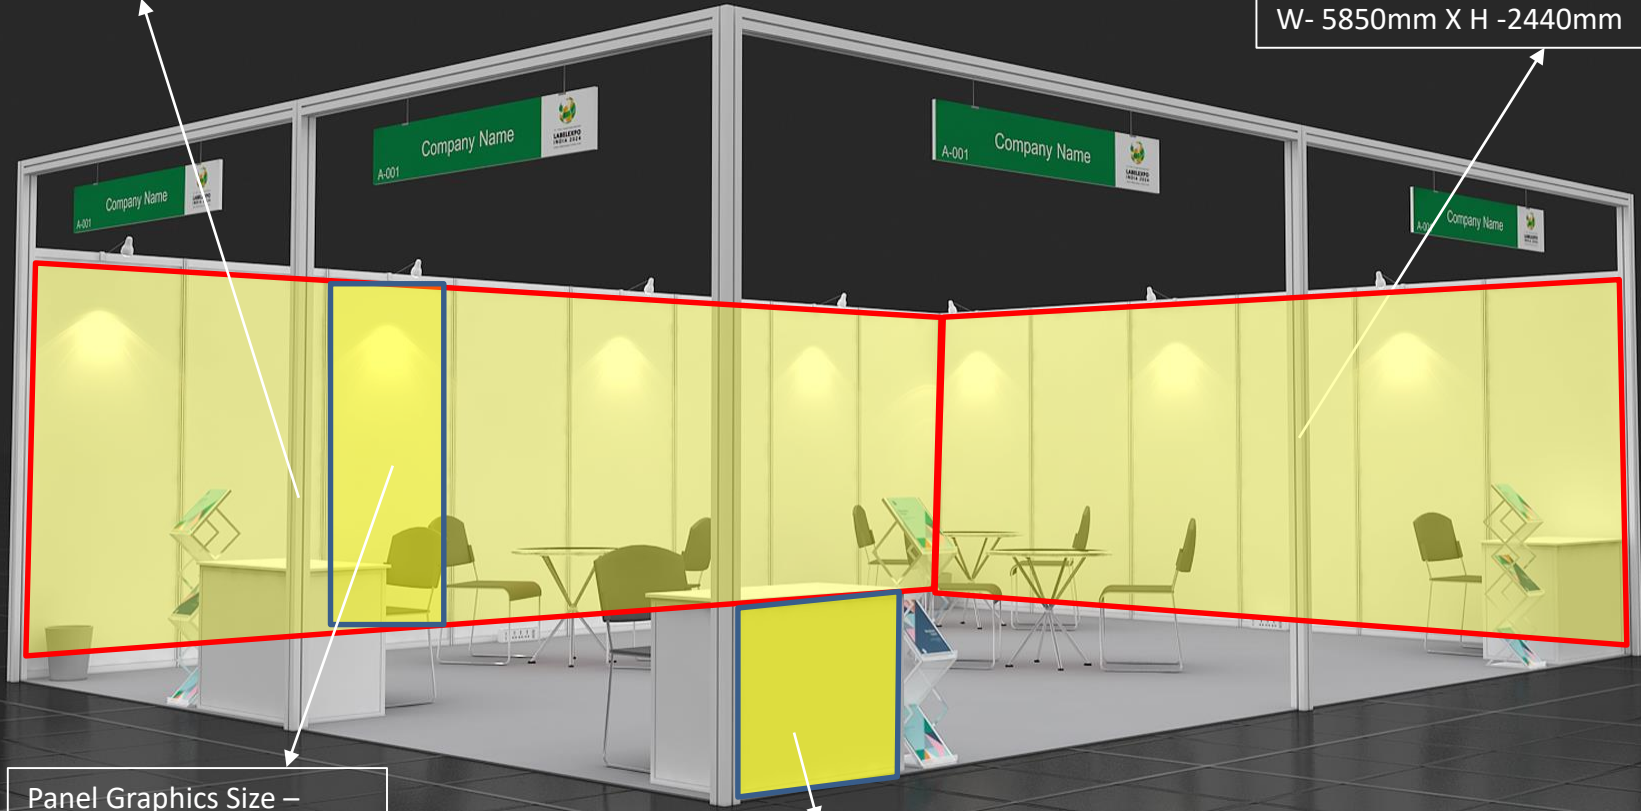

Side Wall Flex Frame Size –
W- 2885mm X H -2440mm

Graphics Size –
W- 950mm X H -650mm

Panel Graphics Size –
W- 950mm X H -2380mm

SHELL SCHEME BOOTH – 24 SQM

24 Sqm Booth Grid Plan

SHELL SCHEME BOOTH – 24 SQM

Back Wall Flex Frame Size –
W- 8860mm X H -2440mm

Side Wall Flex Frame Size –
W- 2885mm X H -2440mm

Graphics Size –
W- 950mm X H -650mm

Panel Graphics Size –
W- 950mm X H -2380mm

SHELL SCHEME BOOTH – 27 SQM

27 sqm booth grid plan

SHELL SCHEME BOOTH – 27 SQM

Side Wall Flex Frame Size –
W- 7840mm X H -2440mm

Back Wall Flex Frame Size –
W- 5850mm X H -2440mm

Panel Graphics Size –
W- 950mm X H -2380mm

Graphics Size –
W- 950mm X H -650mm

SHELL SCHEME BOOTH – 48 SQM

48 Sqm Booth Grid Plan

8 Mtr

6 Mtr

SHELL SCHEME BOOTH – 48 SQM

Furniture Package -9 Sqm

Lockable Counter (MI-02) – 1 No.

Round Table (MI-07) – 1 No.