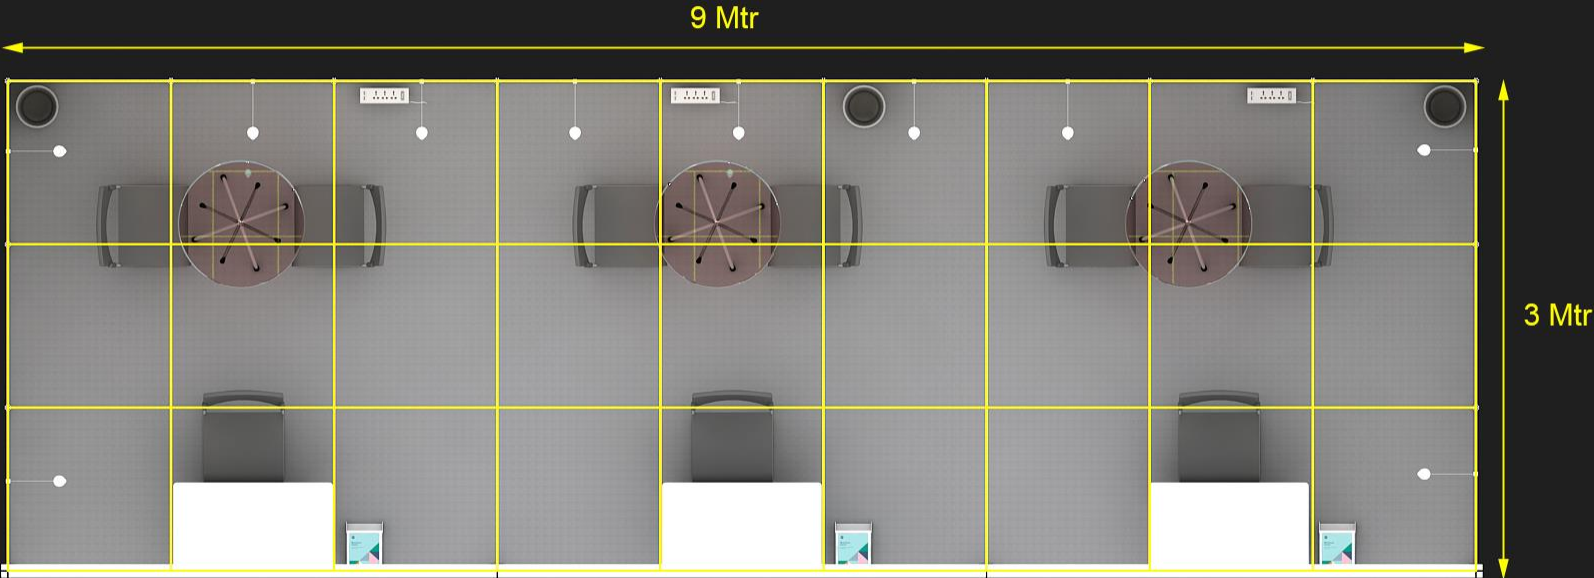

Side Wall Flex Frame Size –
W- 2885mm X H -2440mm

Graphics Size –
W- 950mm X H -650mm

Panel Graphics Size –
W- 950mm X H -2380mm

SHELL SCHEME BOOTH – 24 SQM

24 Sqm Booth Grid Plan

SHELL SCHEME BOOTH – 24 SQM

Back Wall Flex Frame Size –
W- 8860mm X H -2440mm

Side Wall Flex Frame Size –
W- 2885mm X H -2440mm

Graphics Size –
W- 950mm X H -650mm

Panel Graphics Size –
W- 950mm X H -2380mm

SHELL SCHEME BOOTH – 27 SQM

27 sqm booth grid plan

SHELL SCHEME BOOTH – 27 SQM

Side Wall Flex Frame Size –
W- 7840mm X H -2440mm

Back Wall Flex Frame Size –
W- 5850mm X H -2440mm

Panel Graphics Size –
W- 950mm X H -2380mm

Graphics Size –
W- 950mm X H -650mm

SHELL SCHEME BOOTH – 48 SQM

48 Sqm Booth Grid Plan

8 Mtr

6 Mtr

SHELL SCHEME BOOTH – 48 SQM

Furniture Package -9 Sqm

Lockable Counter (MI-02) – 1 No.

Round Table (MI-07) – 1 No.