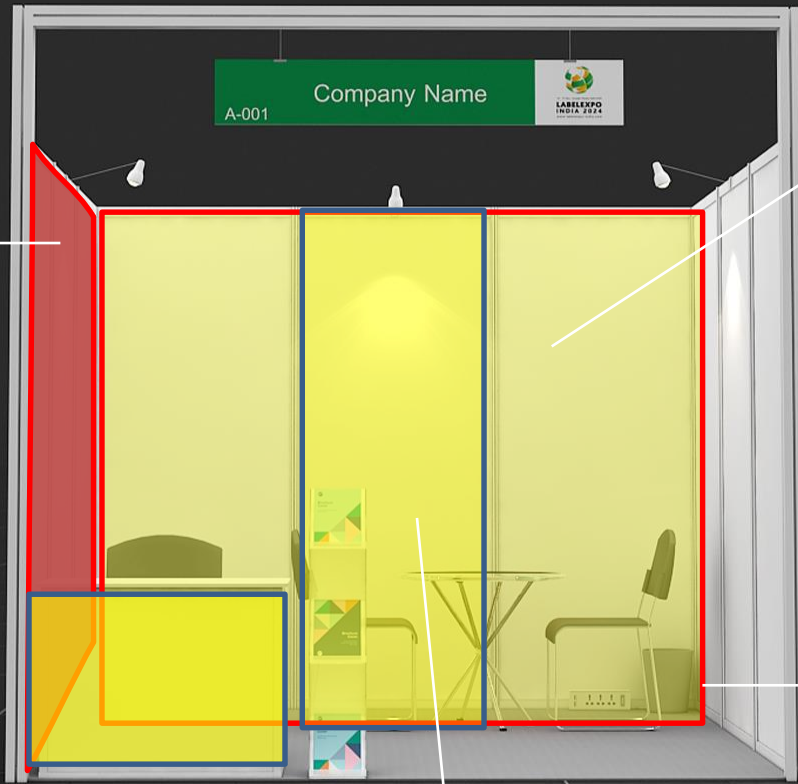

EXPERIENCE LITMUS TOUCH

EXHIBITIONS \ EVENTS \ MUSEUMS \ RETAIL \ SIGNAGES

SHELL SCHEME VIEWS

Side Wall Flex Frame Size –
W- 2885mm X H -2440mm

Back Wall Flex Frame Size –
W- 2910mm X H -2440mm

Graphics Size –
W- 950mm X H -650mm

Panel Graphics Size –
W- 950mm X H -2380mm

SHELL SCHEME BOOTH – 9 SQM

SHELL SCHEME BOOTH – 9 SQM

Back Wall Flex Frame Size –
W- 5880mm X H -2440mm

Side Wall Flex Frame Size –
W- 2885mm X H -2440mm

Graphics Size –
W- 950mm X H -650mm

Panel Graphics Size –
W- 950mm X H -2380mm

Graphics Size –
W- 950mm X H -650mm

SHELL SCHEME BOOTH – 18 SQM

18 sqm booth Grid plan

SHELL SCHEME BOOTH – 18 SQM

Back Wall Flex Frame Size –
W- 7860mm X H -2440mm

Side Wall Flex Frame Size –
W- 2885mm X H -2440mm

Graphics Size –
W- 950mm X H -650mm

Panel Graphics Size –
W- 950mm X H -2380mm

SHELL SCHEME BOOTH – 24 SQM

24 Sqm Booth Grid Plan

SHELL SCHEME BOOTH – 24 SQM