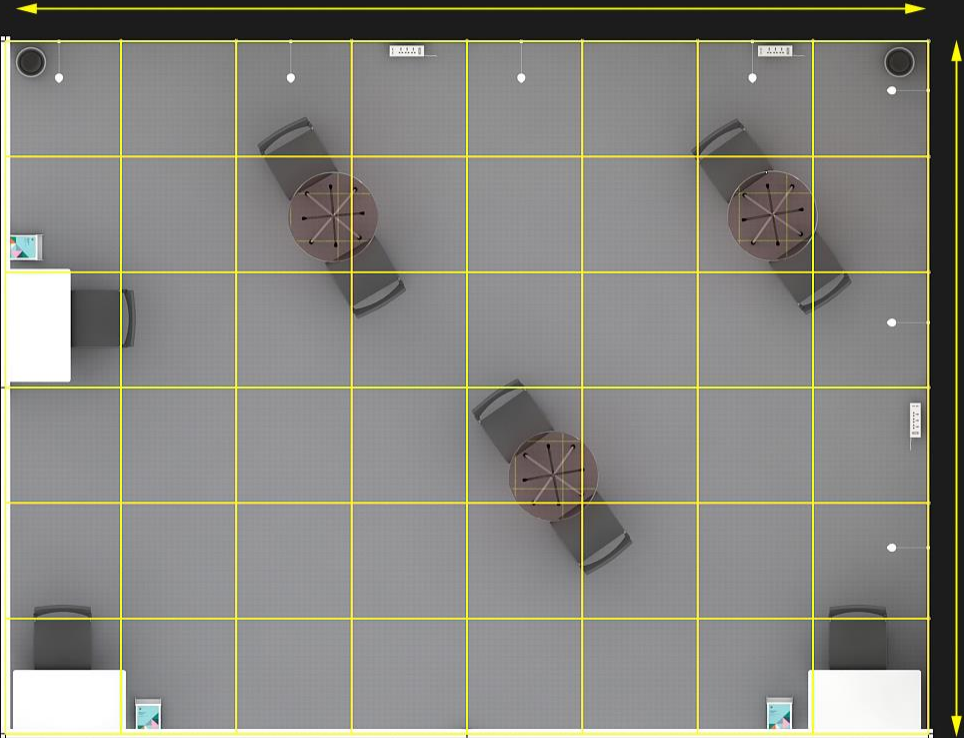

Side Wall Flex Frame Size –
W- 2885mm X H -2440mm

Graphics Size –
W- 950mm X H -650mm

Panel Graphics Size –
W- 950mm X H -2380mm

SHELL SCHEME BOOTH – 24 SQM

24 Sqm Booth Grid Plan

SHELL SCHEME BOOTH – 24 SQM

Back Wall Flex Frame Size –
W- 8860mm X H -2440mm

Side Wall Flex Frame Size –
W- 2885mm X H -2440mm

Graphics Size –
W- 950mm X H -650mm

Panel Graphics Size –
W- 950mm X H -2380mm

SHELL SCHEME BOOTH – 27 SQM

27 sqm booth grid plan

SHELL SCHEME BOOTH – 27 SQM

Side Wall Flex Frame Size –
W- 7840mm X H -2440mm

Back Wall Flex Frame Size –
W- 5850mm X H -2440mm

Panel Graphics Size –
W- 950mm X H -2380mm

Graphics Size –
W- 950mm X H -650mm

SHELL SCHEME BOOTH – 48 SQM

48 Sqm Booth Grid Plan

8 Mtr

6 Mtr

SHELL SCHEME BOOTH – 48 SQM

Furniture Package -9 Sqm

Lockable Counter (MI-02) – 1 No.

Round Table (MI-07) – 1 No.