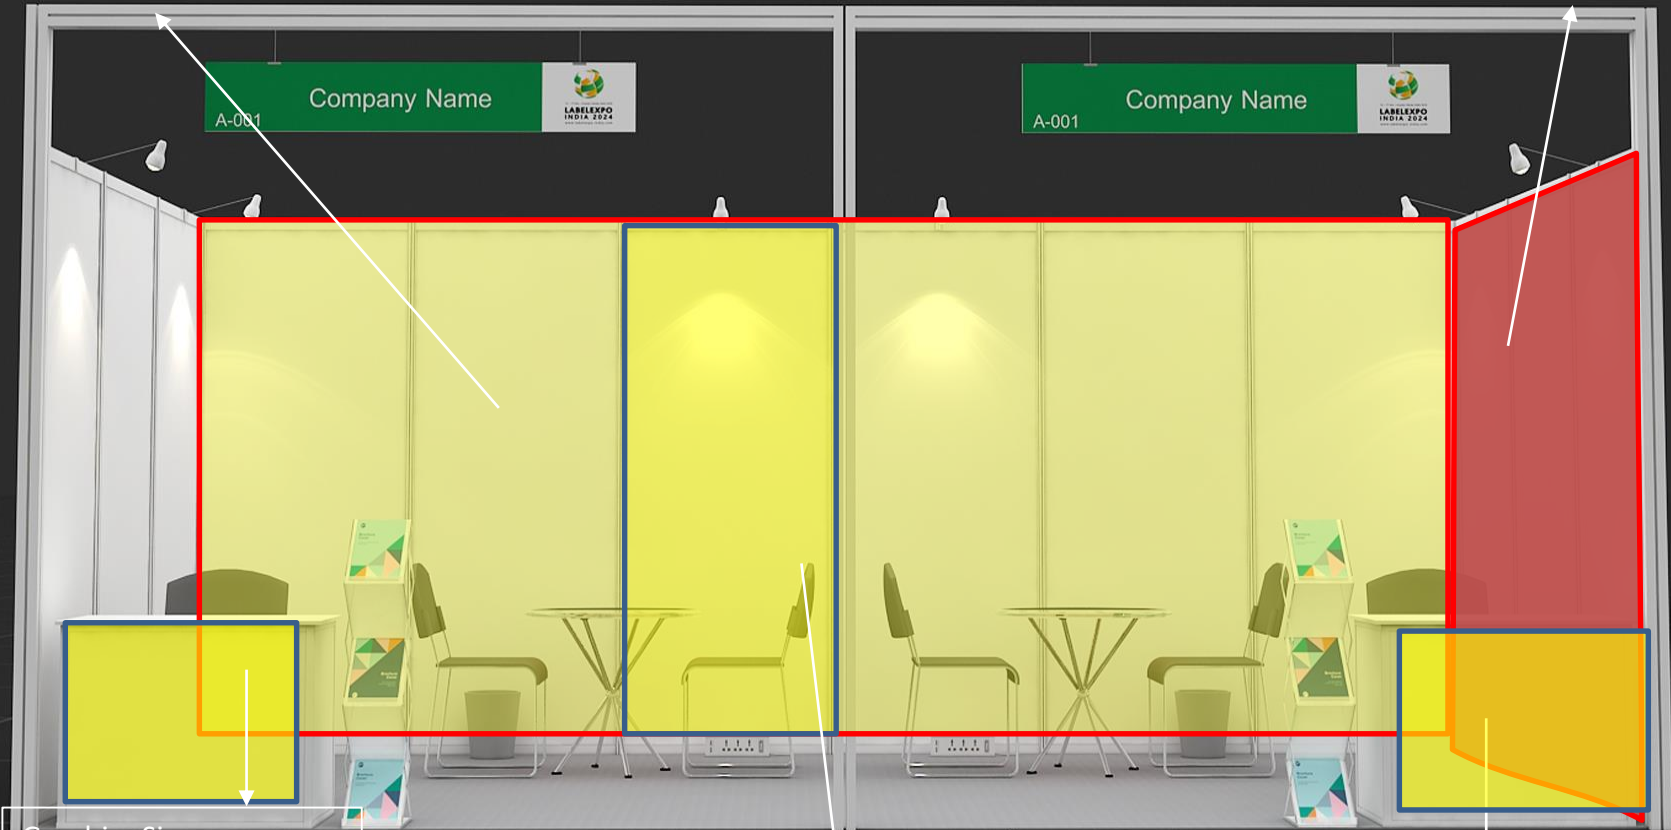

EXPERIENCE LITMUS TOUCH

EXHIBITIONS \ EVENTS \ MUSEUMS \ RETAIL \ SIGNAGES

SHELL SCHEME VIEWS

Side Wall Flex Frame Size –
W- 2885mm X H -2440mm

Back Wall Flex Frame Size –
W- 2910mm X H -2440mm

Graphics Size –
W- 950mm X H -650mm

Panel Graphics Size –
W- 950mm X H -2380mm

SHELL SCHEME BOOTH – 9 SQM

SHELL SCHEME BOOTH – 9 SQM

Back Wall Flex Frame Size –
W- 5880mm X H -2440mm

Side Wall Flex Frame Size –
W- 2885mm X H -2440mm

Graphics Size –
W- 950mm X H -650mm

Panel Graphics Size –
W- 950mm X H -2380mm

Graphics Size –
W- 950mm X H -650mm

SHELL SCHEME BOOTH – 18 SQM

18 sqm booth Grid plan

SHELL SCHEME BOOTH – 18 SQM

Back Wall Flex Frame Size –
W- 7860mm X H -2440mm

Side Wall Flex Frame Size –
W- 2885mm X H -2440mm

Graphics Size –
W- 950mm X H -650mm

Panel Graphics Size –
W- 950mm X H -2380mm

SHELL SCHEME BOOTH – 24 SQM

24 Sqm Booth Grid Plan

SHELL SCHEME BOOTH – 24 SQM