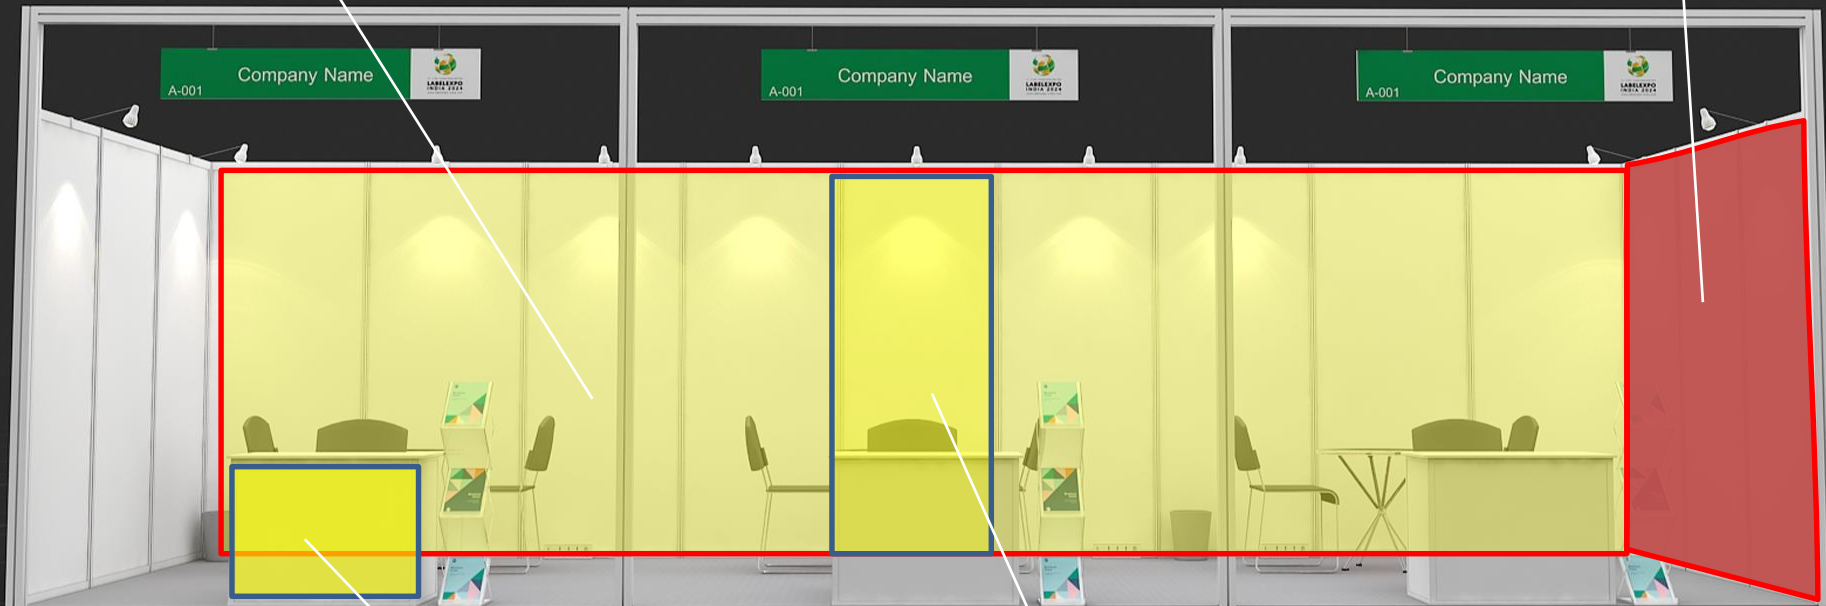

Panel Graphics Size –
W- 950mm X H -2380mm

Graphics Size –
W- 950mm X H -650mm

SHELL SCHEME BOOTH – 18 SQM

18 sqm booth Grid plan

SHELL SCHEME BOOTH – 18 SQM

Back Wall Flex Frame Size –
W- 7860mm X H -2440mm

Side Wall Flex Frame Size –
W- 2885mm X H -2440mm

Graphics Size –
W- 950mm X H -650mm

Panel Graphics Size –
W- 950mm X H -2380mm

SHELL SCHEME BOOTH – 24 SQM

24 Sqm Booth Grid Plan

SHELL SCHEME BOOTH – 24 SQM

Back Wall Flex Frame Size –
W- 8860mm X H -2440mm

Side Wall Flex Frame Size –
W- 2885mm X H -2440mm

Graphics Size –
W- 950mm X H -650mm

Panel Graphics Size –
W- 950mm X H -2380mm

SHELL SCHEME BOOTH – 27 SQM

27 sqm booth grid plan

SHELL SCHEME BOOTH – 27 SQM

Side Wall Flex Frame Size –
W- 7840mm X H -2440mm

Back Wall Flex Frame Size –
W- 5850mm X H -2440mm

Panel Graphics Size –
W- 950mm X H -2380mm

Graphics Size –
W- 950mm X H -650mm