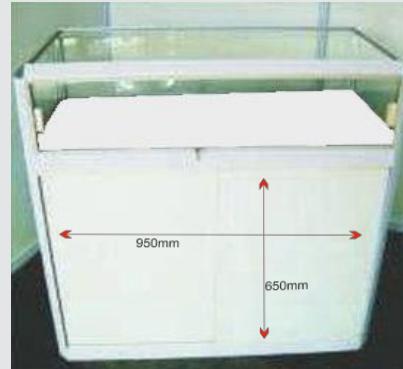

500mm
500mm
500mm
500mm
500mm

Description: White aluminium System frame,
White laminated side & Top Panels

Amount: Rs :2000

MI-13
Shelf

1050mm

300mm

Description: Flat glass shelf

Amount: Rs : 600

Show Cases

FURNITURE CATALOGUE

MI-16 Glass Counter

1050mm

1050mm

550mm

Description: White aluminium system frame, 200mm high Glass, cabinet Underneath with sliding shutter

Amount: Rs : 4500

MI-17 Glass Showcase

500mm

2000mm

500mm

Description: White aluminium System frame, 2000mm high clear fixed Glass on 3 sides, Lockable hinged Glass shutter, 2 adjustable Glass shelf, 1 down light

Amount: Rs : 5500

MI-18 Glass Showcase

1000mm

2000mm

500mm

Description: White aluminium System frame, 1500mm high clear fixed Glass on 3 sides, Lockable sliding Glass shutter, 2 adjustable Glass shelf, 2 down light

Amount: Rs : 6500