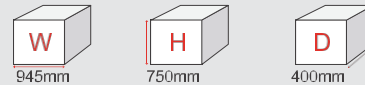

Cabinets

FURNITURE CATALOGUE

MI-01
Counter

Description: White aluminium system frame & white Laminated sides & top

Amount: Rs : 900

MI-02
Cabinet

Description: White aluminium system frame, white Laminated sides & top, one intermediate shelf, sliding shutters

Amount: Rs : 2000

MI-03
Bar
Counter

Description: White aluminium system Frame, white Laminated sides & top, one intermediate shelf

Amount: Rs : 2500

Tables

FURNITURE CATALOGUE

MI-04
Conference
Table

Description: Rectangular table, Chromium frame, White laminated top