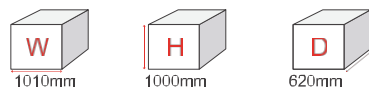

Cabinets

FURNITURE CATALOGUE

MI-01
Counter

Description: White aluminium system frame & white Laminated sides & top

Amount: Rs : 900

MI-02
Cabinet

Description: White aluminium system frame, white Laminated sides & top, one intermediate shelf, sliding shutters

Amount: Rs : 2000

MI-03
Bar
Counter

Description: White aluminium system Frame, white Laminated sides & top, one intermediate shelf

Amount: Rs : 2500

Tables

FURNITURE CATALOGUE

MI-04
Conference
Table

Description: Rectangular table, Chromium frame, White laminated top