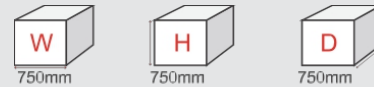

Cabinets

FURNITURE CATALOGUE

MI-01
Counter

Description: White aluminium system frame & white Laminated sides & top

Amount: Rs : 900

MI-02
Cabinet

Description: White aluminium system frame, white Laminated sides & top, one intermediate shelf, sliding shutters

Amount: Rs : 2000

MI-03
Bar
Counter

Description: White aluminium system Frame, white Laminated sides & top, one intermediate shelf

Amount: Rs : 2500

Tables

FURNITURE CATALOGUE

MI-04
Conference
Table

Description: Rectangular table, Chromium frame, White laminated top

Amount: Rs : 1800

MI-05
Square
Meeting
Table

Description: Chromium frame, White Laminated Top

Amount: Rs : 1100

MI-06
Bistro Table

Description : Chromium frame, White Laminated Top

Amount: Rs : 1800

MI-07
Glass Round Table