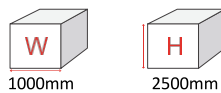

Amount: Rs : 1200