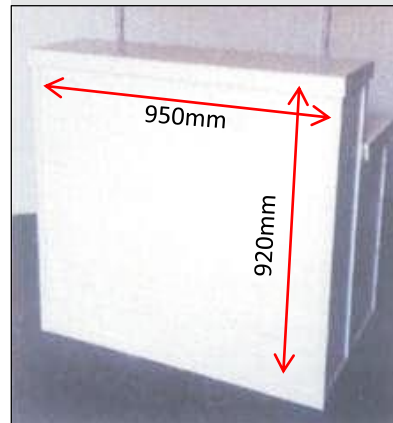

Cabinets

FURNITURE CATALOGUE

MI-01
Counter

Description: White aluminium system frame & white Laminated sides & top

Amount: Rs : 900

MI-02
Cabinet

Description: White aluminium system frame, white Laminated sides & top, one intermediate shelf, sliding shutters

Amount: Rs : 2000

MI-03
Bar
Counter

Description: White aluminium system Frame, white Laminated sides & top, one intermediate shelf

Amount: Rs : 2500

Tables

FURNITURE CATALOGUE

MI-04
Conference
Table

Description: Rectangular table, Chromium frame, White laminated top