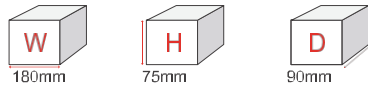

Electricals

FURNITURE CATALOGUE

MI-19
Socket Outlet

Description: Indian Type 3 outlet points with independent control switch. Max Power load 1 k.w

Amount: Rs : 600