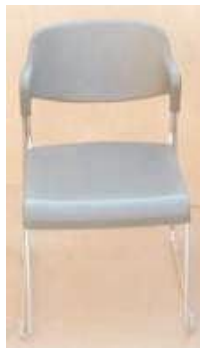

Description: Padded Chair, Chromium frame,
Black Upholstered seat & back rest

Amount: Rs : 500

MI-09
Visitor Chair

430mm

840mm

510mm

Description: Wood finish frame, padded seat &
Back rest Upholstered black leather

Amount: Rs : 500

MI-10
Chair

435mm

760mm

600mm

Description: PVC Moulded Chair
Chromium frame

Amount: Rs : 350

MI-11
Bar Stool