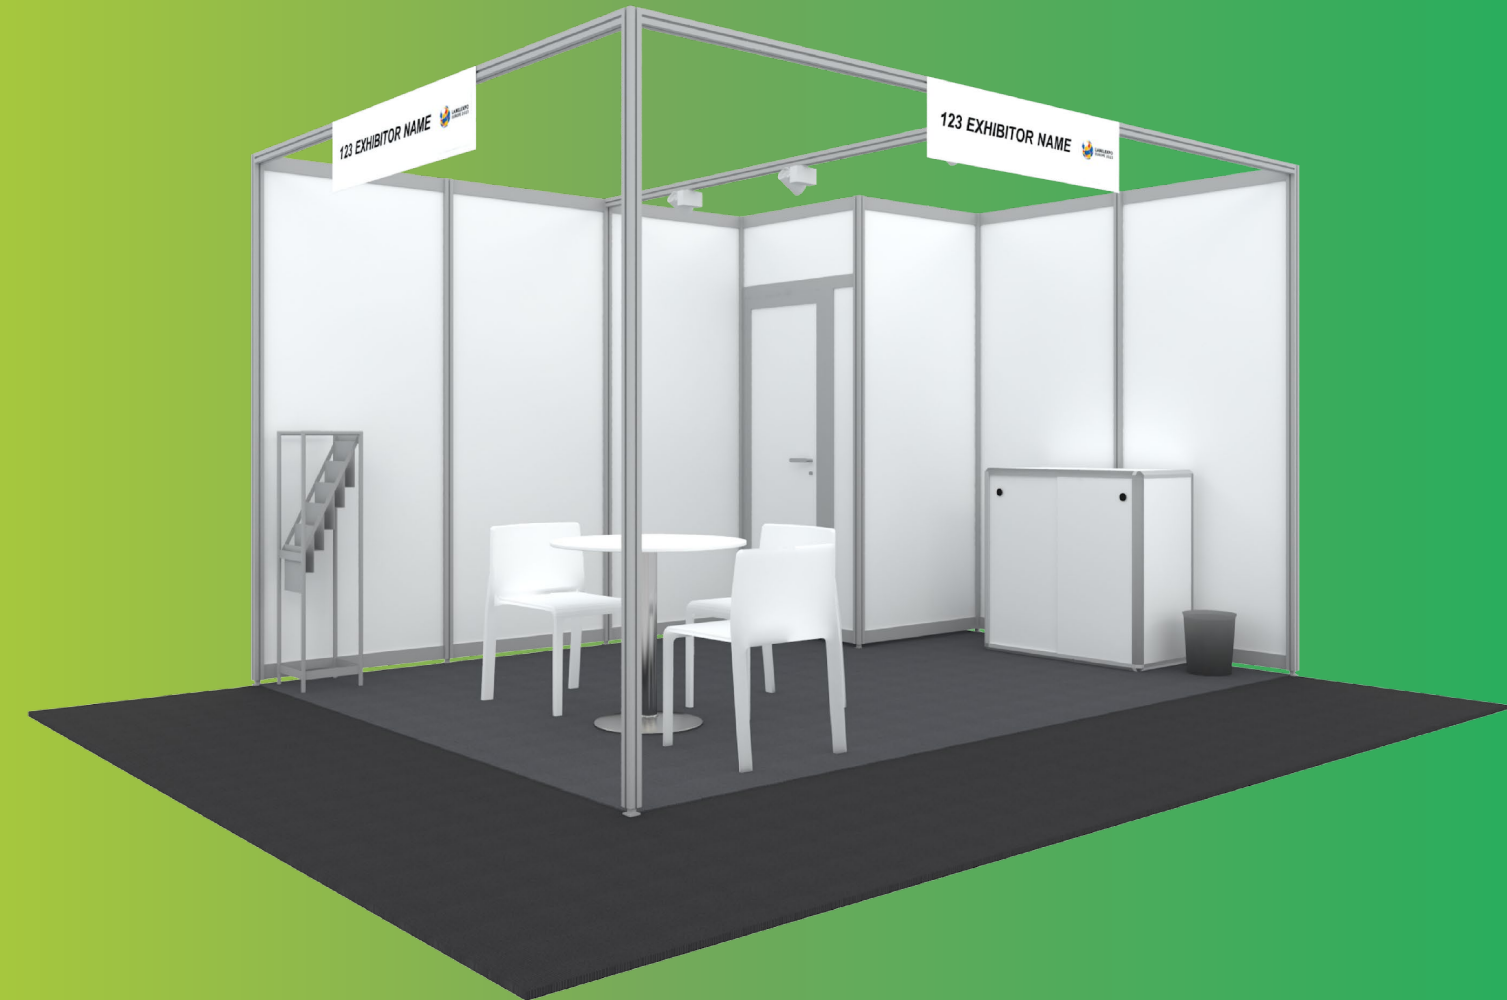

SHELL SCHEME PACKAGE CONTENT SHEET

Brussels Expo | Brussels, Belgium
11th – 14th September

Shell scheme package

- Carpet of the roll colour grey 0905 including plastic foil
- Shell scheme build, white panels in an aluminium frame 250 cm height
- 80 x 80cm frame to the open sides of the stand
- 1 nameboard per open side attached to the fascia beam include the show logo, stand nr and company name

DISCLAIMER: All images shown are for illustrative purposes only. The included articles may vary according to your placed order(s).

Premium Shell scheme package

- Carpet of the roll colour grey 0905 including plastic foil
- Shell scheme build, white panels in an aluminium frame 250 cm height
- 80 x 80cm frame to the open sides of the stand
- 1 x 1 meter lockable storage room in the corner of the stand
- 1 nameboard per open side attached to the fascia beam include the show logo, stand nr and company name

Electrical package

- 0-18sqm – 3 x LED spotlights on track, 1 x 500w socket, mains power

Furniture package

Package 1 , 9-18sqm

- 1 x Table Trompet 70, 80cm diameter white round top
- 3 x chairs Volt white
- 1 x lockable counter Orly white
- 1 x Literature rack Massy A4
- 1 x paper bin white

Premium Shell scheme package

- Carpet of the roll colour grey 0905 including plastic foil
- Shell scheme build, white panels in an aluminium frame 250 cm height
- 80 x 80cm frame to the open sides of the stand
- 1 x 1 meter lockable storage room in the corner of the stand
- 1 nameboard per open side attached to the fascia beam include the show logo, stand nr and company name