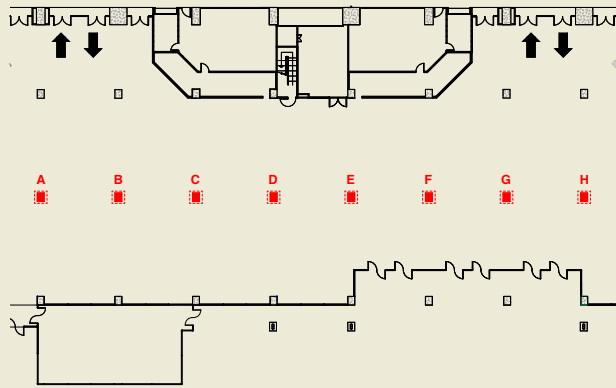

Technical specifications - 3m (L) x 2.5m (H)

Contact us today to discuss your requirements.

e: bookings@labelexpo.com

w: www.labelexpo-seasia.com

VIDEO WALL

VIDEO WALL - \$1,950 PER VIDEO

Located outside the entrance of hall EH102, the video wall is comprised of **five** 20 second videos on a loop for the duration of the show.

Technical specifications - 3m (L) x 2.5m (H)

OPTION	COST
Video 1	\$1,950
Video 2	\$1,950
Video 3	\$1,950
Video 4	\$1,950
Video 5	\$1,950

Example of the video wall at Labelexpo Americas 2018

Contact us today to discuss your requirements.

e: bookings@labelexpo.com

w: www.labelexpo-seasia.com

PILLARS

Eight pillars directly in front of show registration/entrance allow you 360 degree exposure for your company.

PILLARS

OPTION	COST	SIZE
A	\$1,950	2.5m (H) x 0.8m (D) x 1m (W)
B	\$1,950	2.5m (H) x 0.8m (D) x 1m (W)
C	\$1,950	2.5m (H) x 0.8m (D) x 1m (W)
D	\$1,950	2.5m (H) x 0.8m (D) x 1m (W)
E	\$1,950	2.5m (H) x 0.8m (D) x 1m (W)
F	\$1,950	2.5m (H) x 0.8m (D) x 1m (W)
G	\$1,950	2.5m (H) x 0.8m (D) x 1m (W)
H	\$1,950	2.5m (H) x 0.8m (D) x 1m (W)

Contact us today to discuss your requirements.

e: bookings@labelexpo.com

w: www.labelexpo-seasia.com

WINDOW GRAPHICS - STARBUCKS ENTRANCE/EXIT

The Starbucks entrance/exit is opposite hall EH102, used by smokers as well as visitors entering BITEC from taxi/car