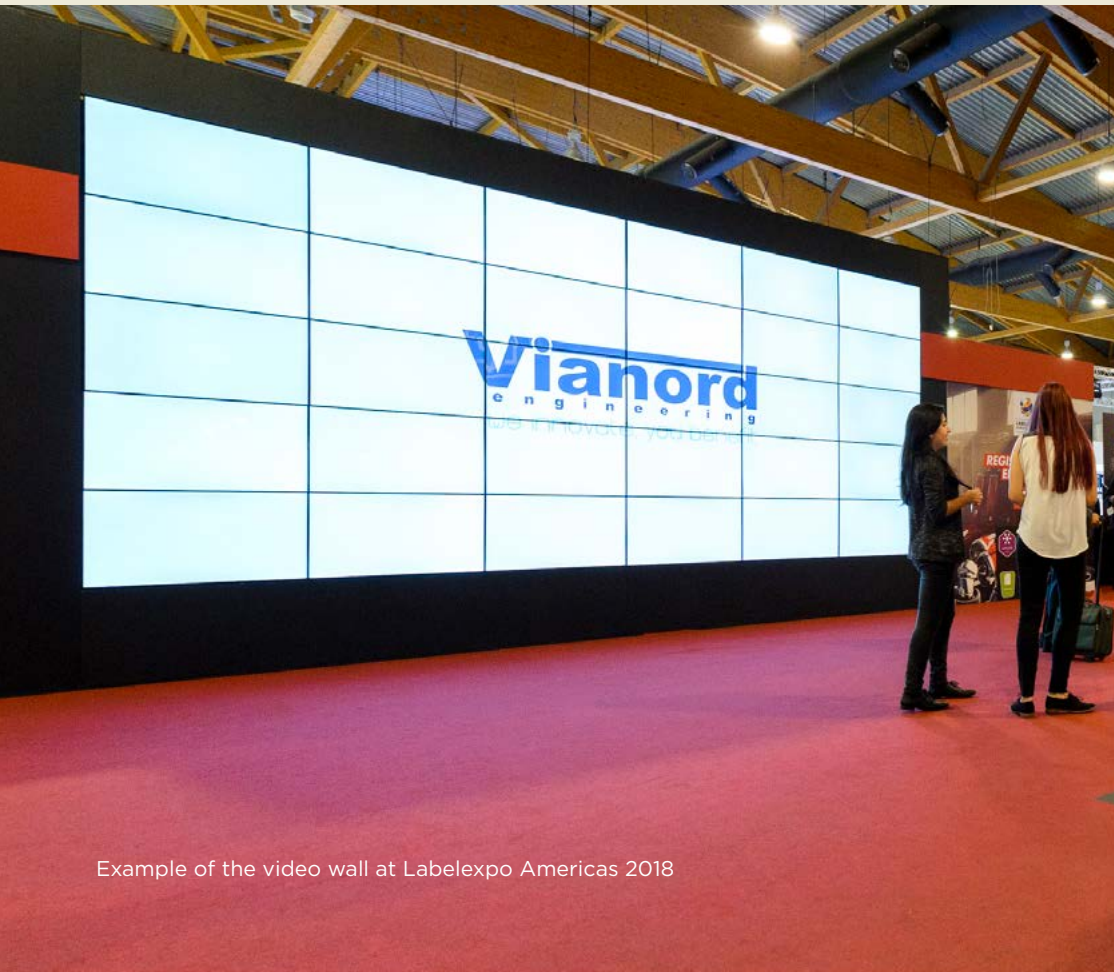

Example of the video wall at Labelexpo Americas 2018

Contact us today to discuss your requirements.

e: bookings@labelexpo.com

w: www.labelexpo-seasia.com