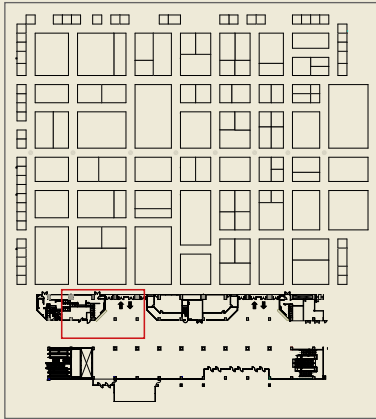

Contact us today to discuss your requirements.

e: rquirk@labelexpo.com

w: www.labelexpo-seasia.com

LARGE ENTRANCE SIGNAGE

LARGE ENTRANCE SIGNAGE - \$5,500

Located at the entrance of hall EH101, this large entrance signage dominates the area ensuring that it is seen by all visitors.

Technical specifications - 3m (L) x 2.5m (H)

Contact us today to discuss your requirements.

e: bookings@labelexpo.com

w: www.labelexpo-seasia.com

VIDEO WALL

VIDEO WALL - \$1,950 PER VIDEO

Located outside the entrance of hall EH102, the video wall is comprised of **five** 20 second videos on a loop for the duration of the show.

Technical specifications - 3m (L) x 2.5m (H)

OPTION	COST
Video 1	\$1,950
Video 2	\$1,950
Video 3	\$1,950
Video 4	\$1,950
Video 5	\$1,950

Example of the video wall at Labelexpo Americas 2018

Contact us today to discuss your requirements.