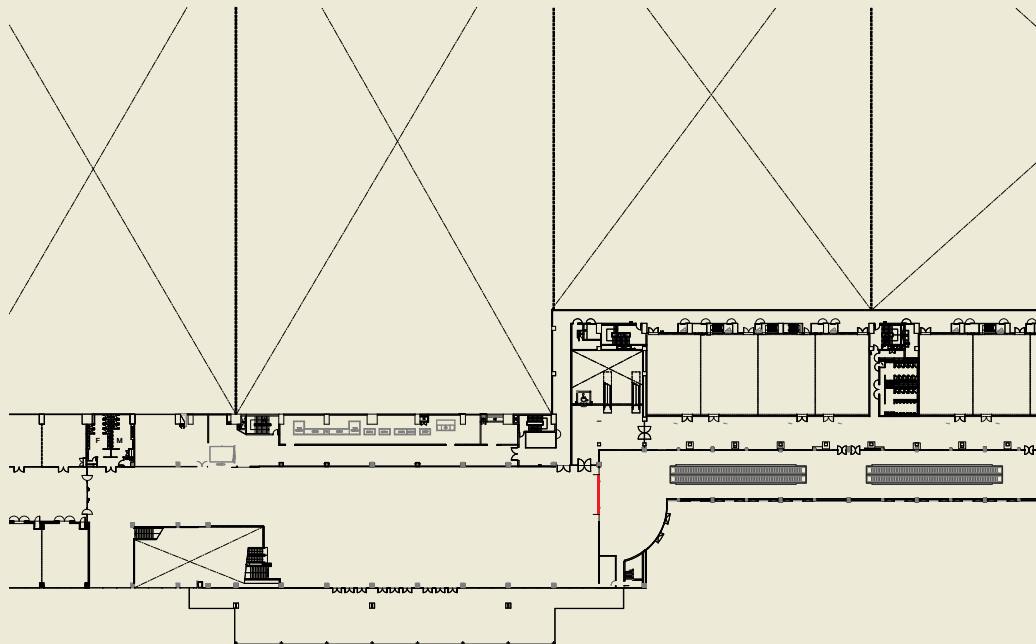

w: www.labelexpo-seasia.com

WINDOW GRAPHICS - TAXI RANK ENTRANCE

The entrance used by all visitors to the show who come by taxi.

WINDOW GRAPHICS

OPTION	PRODUCTION	SIZE	COST
Entrance	Included	5.45m (W) x 1.06m (H)	\$1,950

Contact us today to discuss your requirements.

e: bookings@labelexpo.com

w: www.labelexpo-seasia.com

WINDOW GRAPHICS – WELCOME HALL ENTRANCE

All visitors to BITEC coming from the Sky Train will walk through this entrance to get to Labelexpo Southeast Asia 2020 halls.

WINDOW GRAPHICS

OPTION	PRODUCTION	SIZE	COST
Entrance A (2 graphics)	Included	260cm x 130cm	\$1,950
Entrance B (1 graphic)	Included	490cm x 130cm	\$1,950
Exit A (2 graphics)	Included	260cm x 130cm	\$1,950
Exit B (1 graphic)	Included	490cm x 130cm	\$1,950