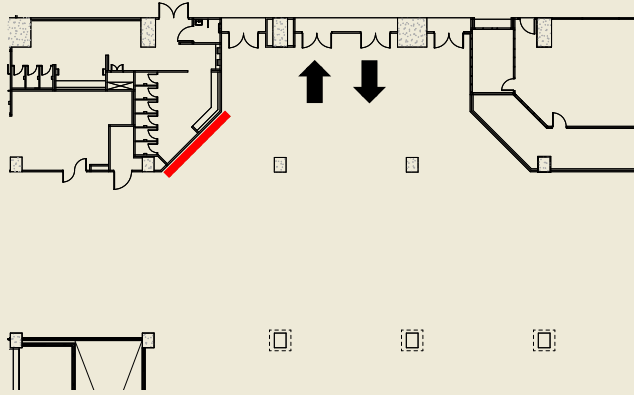

Contact us today to discuss your requirements.

e: rquirk@labelexpo.com

w: www.labelexpo-seasia.com

LARGE ENTRANCE SIGNAGE

LARGE ENTRANCE SIGNAGE - \$5,500

Located at the entrance of hall EH101, this large entrance signage dominates the area ensuring that it is seen by all visitors.

Technical specifications - 3m (L) x 2.5m (H)

Contact us today to discuss your requirements.

e: bookings@labelexpo.com

w: www.labelexpo-seasia.com

VIDEO WALL

VIDEO WALL - \$1,950 PER VIDEO

Located outside the entrance of hall EH102, the video wall is comprised of **five** 20 second videos on a loop for the duration of the show.