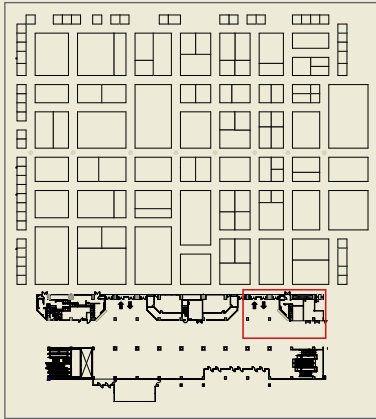

LARGE ENTRANCE SIGNAGE

LARGE ENTRANCE SIGNAGE - $5,500

Located at the entrance of hall EH101, this large entrance signage dominates the area ensuring that it is seen by all visitors.

Technical specifications - 3m (L) x 2.5m (H)