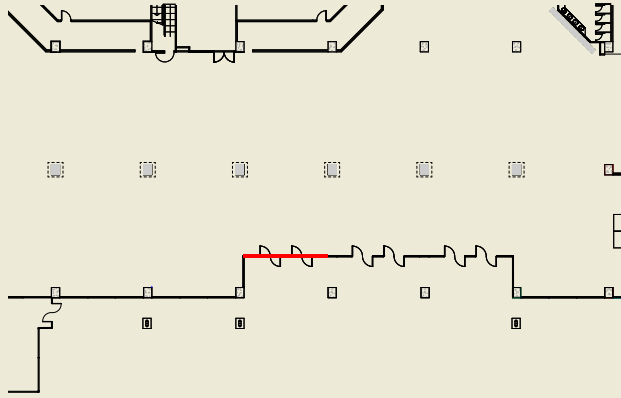

Contact us today to discuss your requirements.

e: bookings@labelexpo.com

w: www.labelexpo-seasia.com

WINDOW GRAPHICS - STARBUCKS ENTRANCE/EXIT

The Starbucks entrance/exit is opposite hall EH102, used by smokers as well as visitors entering BITEC from taxi/car

WINDOW GRAPHICS

OPTION	PRODUCTION	SIZE	COST
Entrance	Included	5.45m (W) x 1.06m (H)	\$1,950
Exit	Included	5.5m (W) x 1.06m (H)	\$1,950

Contact us today to discuss your requirements.

e: bookings@labelexpo.com

w: www.labelexpo-seasia.com

WINDOW GRAPHICS - TAXI RANK ENTRANCE

The entrance used by all visitors to the show who come by taxi.

WINDOW GRAPHICS

OPTION	PRODUCTION	SIZE	COST
Entrance	Included	5.45m (W) x 1.06m (H)	\$1,950