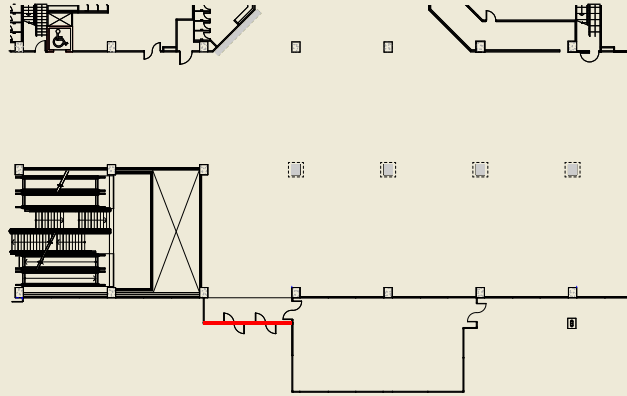

e: bookings@labelexpo.com

w: www.labelexpo-seasia.com

PILLARS

Eight pillars directly in front of show registration/entrance allow you 360 degree exposure for your company.

PILLARS

OPTION	COST	SIZE
A	\$1,950	2.5m (H) x 0.8m (D) x 1m (W)
B	\$1,950	2.5m (H) x 0.8m (D) x 1m (W)
C	\$1,950	2.5m (H) x 0.8m (D) x 1m (W)
D	\$1,950	2.5m (H) x 0.8m (D) x 1m (W)
E	\$1,950	2.5m (H) x 0.8m (D) x 1m (W)
F	\$1,950	2.5m (H) x 0.8m (D) x 1m (W)
G	\$1,950	2.5m (H) x 0.8m (D) x 1m (W)
H	\$1,950	2.5m (H) x 0.8m (D) x 1m (W)

Contact us today to discuss your requirements.

e: bookings@labelexpo.com

w: www.labelexpo-seasia.com

WINDOW GRAPHICS - STARBUCKS ENTRANCE/EXIT

The Starbucks entrance/exit is opposite hall EH102, used by smokers as well as visitors entering BITEC from taxi/car

WINDOW GRAPHICS

OPTION	PRODUCTION	SIZE	COST
Entrance	Included	5.45m (W) x 1.06m (H)	\$1,950
Exit	Included	5.5m (W) x 1.06m (H)	\$1,950

Contact us today to discuss your requirements.

e: bookings@labelexpo.com