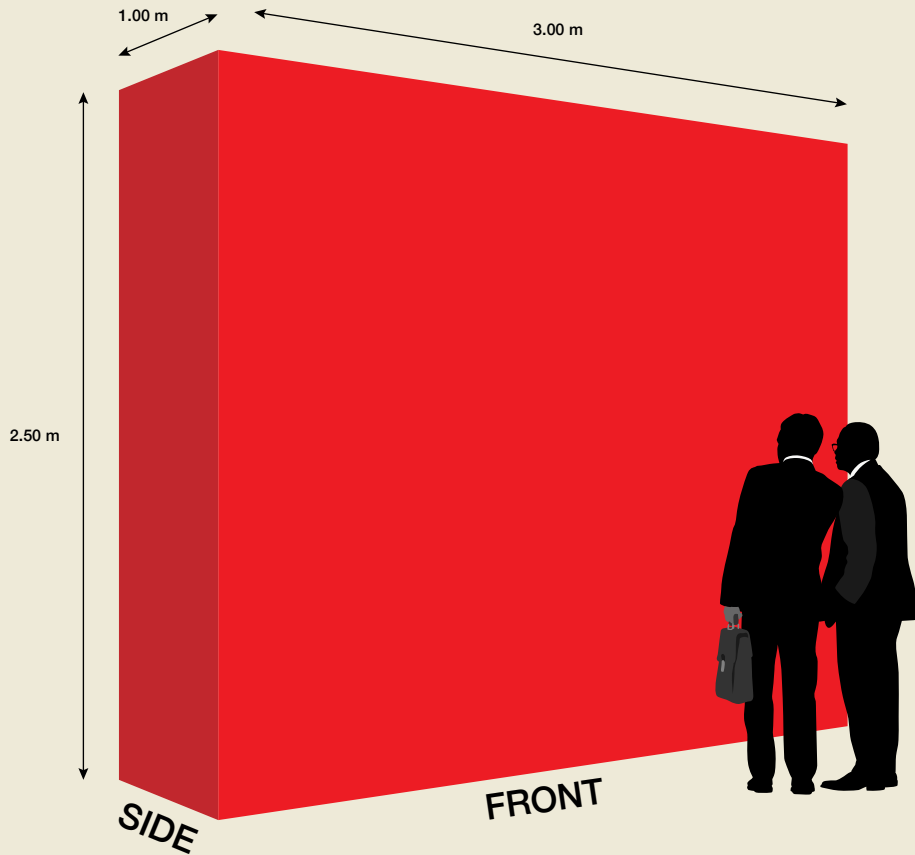

Technical specifications - 3m (L) x 2.5m (H)

Contact us today to discuss your requirements.

e: bookings@labelexpo.com

w: www.labelexpo-seasia.com

VIDEO WALL

VIDEO WALL - \$1,950 PER VIDEO

Located outside the entrance of hall EH102, the video wall is comprised of **five** 20 second videos on a loop for the duration of the show.