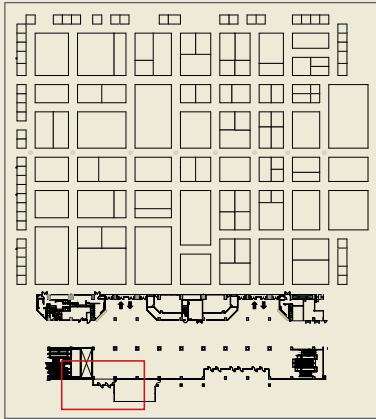

Technical specifications - 3m (L) x 2.5m (H)

Contact us today to discuss your requirements.

e: bookings@labelexpo.com

w: www.labelexpo-seasia.com

VIDEO WALL

VIDEO WALL - \$1,950 PER VIDEO

Located outside the entrance of hall EH102, the video wall is comprised of **five** 20 second videos on a loop for the duration of the show.

e: bookings@labelexpo.com

w: www.labelexpo-seasia.com

PILLARS

Eight pillars directly in front of show registration/entrance allow you 360 degree exposure for your company.

PILLARS

OPTION	COST	SIZE
A	\$1,950	2.5m (H) x 0.8m (D) x 1m (W)
B	\$1,950	2.5m (H) x 0.8m (D) x 1m (W)
C	\$1,950	2.5m (H) x 0.8m (D) x 1m (W)
D	\$1,950	2.5m (H) x 0.8m (D) x 1m (W)
E	\$1,950	2.5m (H) x 0.8m (D) x 1m (W)
F	\$1,950	2.5m (H) x 0.8m (D) x 1m (W)
G	\$1,950	2.5m (H) x 0.8m (D) x 1m (W)
H	\$1,950	2.5m (H) x 0.8m (D) x 1m (W)

Contact us today to discuss your requirements.

e: bookings@labelexpo.com

w: www.labelexpo-seasia.com

WINDOW GRAPHICS - STARBUCKS ENTRANCE/EXIT

The Starbucks entrance/exit is opposite hall EH102, used by smokers as well as visitors entering BITEC from taxi/car

WINDOW GRAPHICS

OPTION	PRODUCTION	SIZE	COST
Entrance	Included	5.45m (W) x 1.06m (H)	\$1,950
Exit	Included	5.5m (W) x 1.06m (H)	\$1,950

Contact us today to discuss your requirements.

e: bookings@labelexpo.com