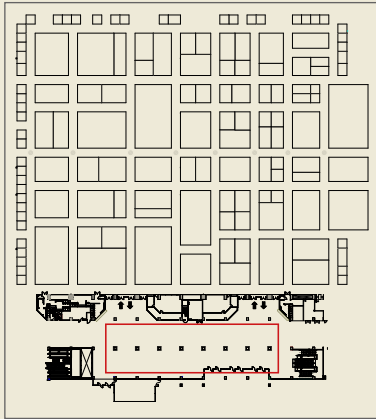

Technical specifications - 3m (L) x 2.5m (H)

Contact us today to discuss your requirements.

e: bookings@labelexpo.com

w: www.labelexpo-seasia.com

VIDEO WALL

VIDEO WALL - \$1,950 PER VIDEO

Located outside the entrance of hall EH102, the video wall is comprised of **five** 20 second videos on a loop for the duration of the show.

Technical specifications - 3m (L) x 2.5m (H)

OPTION	COST
Video 1	\$1,950
Video 2	\$1,950
Video 3	\$1,950
Video 4	\$1,950
Video 5	\$1,950

Example of the video wall at Labelexpo Americas 2018

Contact us today to discuss your requirements.

e: bookings@labelexpo.com

w: www.labelexpo-seasia.com

PILLARS

Eight pillars directly in front of show registration/entrance allow you 360 degree exposure for your company.

PILLARS

OPTION	COST	SIZE
A	\$1,950	2.5m (H) x 0.8m (D) x 1m (W)
B	\$1,950	2.5m (H) x 0.8m (D) x 1m (W)
C	\$1,950	2.5m (H) x 0.8m (D) x 1m (W)
D	\$1,950	2.5m (H) x 0.8m (D) x 1m (W)
E	\$1,950	2.5m (H) x 0.8m (D) x 1m (W)
F	\$1,950	2.5m (H) x 0.8m (D) x 1m (W)
G	\$1,950	2.5m (H) x 0.8m (D) x 1m (W)
H	\$1,950	2.5m (H) x 0.8m (D) x 1m (W)

WINDOW GRAPHICS

OPTION	PRODUCTION	SIZE	COST
Entrance	Included	5.45m (W) x 1.06m (H)	\$1,950
Exit	Included	5.5m (W) x 1.06m (H)	\$1,950

Contact us today to discuss your requirements.

e: bookings@labelexpo.com