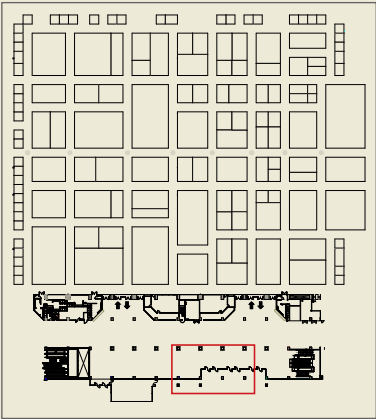

Contact us today to discuss your requirements.

e: bookings@labelexpo.com

w: www.labelexpo-seasia.com

WINDOW GRAPHICS - STARBUCKS ENTRANCE/EXIT

The Starbucks entrance/exit is opposite hall EH102, used by smokers as well as visitors entering BITEC from taxi/car

WINDOW GRAPHICS

OPTION	PRODUCTION	SIZE	COST
Entrance	Included	5.45m (W) x 1.06m (H)	\$1,950
Exit	Included	5.5m (W) x 1.06m (H)	\$1,950

Contact us today to discuss your requirements.

e: bookings@labelexpo.com

w: www.labelexpo-seasia.com

WINDOW GRAPHICS - TAXI RANK ENTRANCE

The entrance used by all visitors to the show who come by taxi.

WINDOW GRAPHICS

OPTION	PRODUCTION	SIZE	COST
Entrance	Included	5.45m (W) x 1.06m (H)	\$1,950

WINDOW GRAPHICS

OPTION	PRODUCTION	SIZE	COST
Entrance A (2 graphics)	Included	260cm x 130cm	\$1,950
Entrance B (1 graphic)	Included	490cm x 130cm	\$1,950
Exit A (2 graphics)	Included	260cm x 130cm	\$1,950
Exit B (1 graphic)	Included	490cm x 130cm	\$1,950