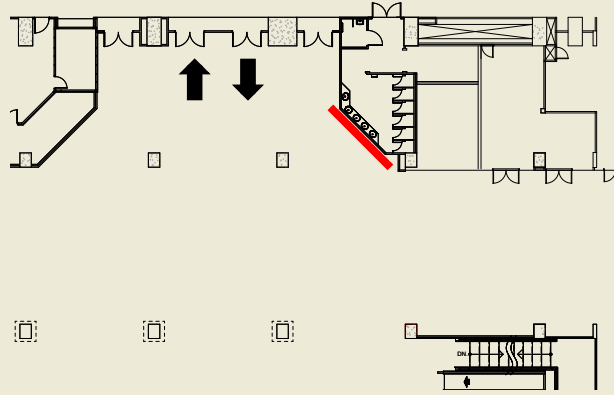

LARGE ENTRANCE SIGNAGE

LARGE ENTRANCE SIGNAGE - $5,500

Located at the entrance of hall EH101, this large entrance signage dominates the area ensuring that it is seen by all visitors.

Technical specifications - 3m (L) x 2.5m (H)