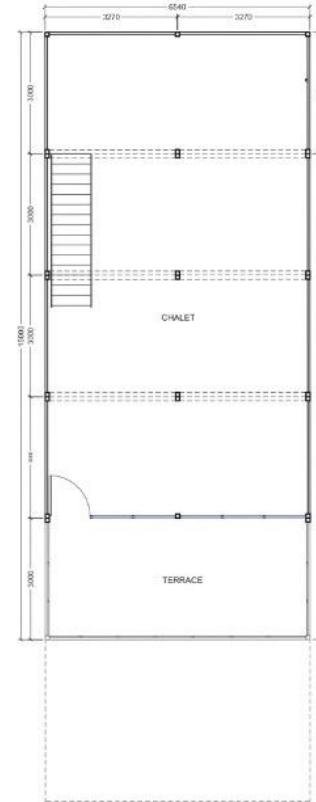

# MEBAA™ SHOW

GUIDELINE  
SKETCH

## MEBAA SHOW 2022 - DOUBLE STOREY CHALET SECTION

# MEBAA™ SHOW

GROUND FLOOR PLAN

FIRST FLOOR PLAN

COURTESY  
SKETCH

## MEBAA SHOW 2022- DOUBLE STOREY CHALET PLAN