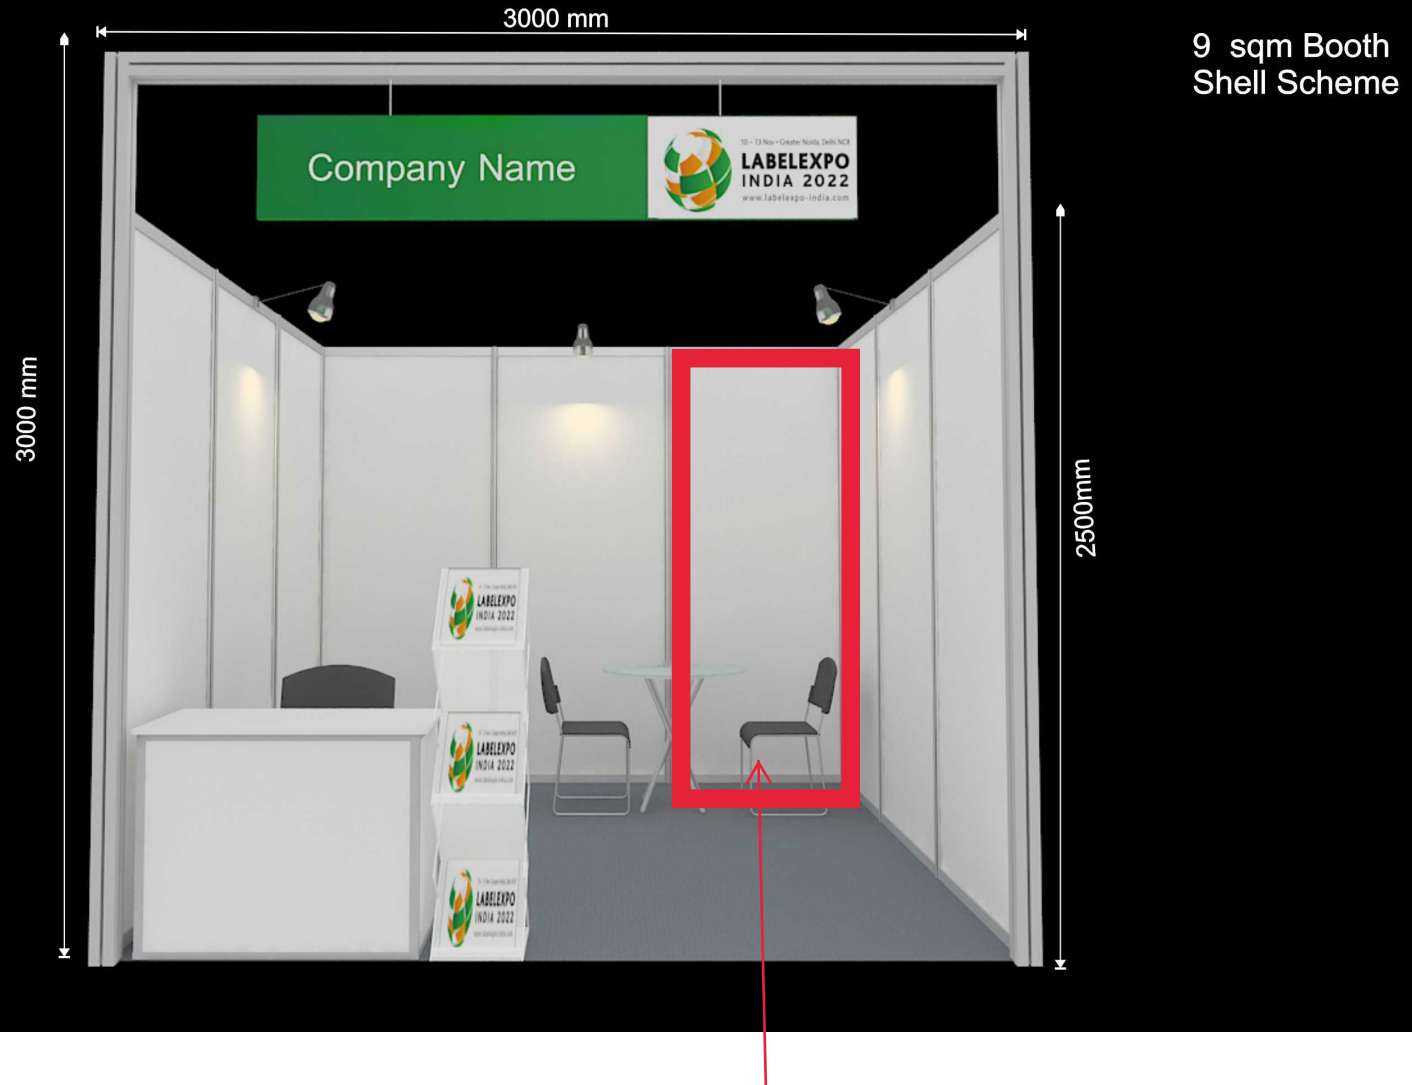

Details View

Graphic Size for 1 Panel : 945 mm. wide x 2380 mm. high